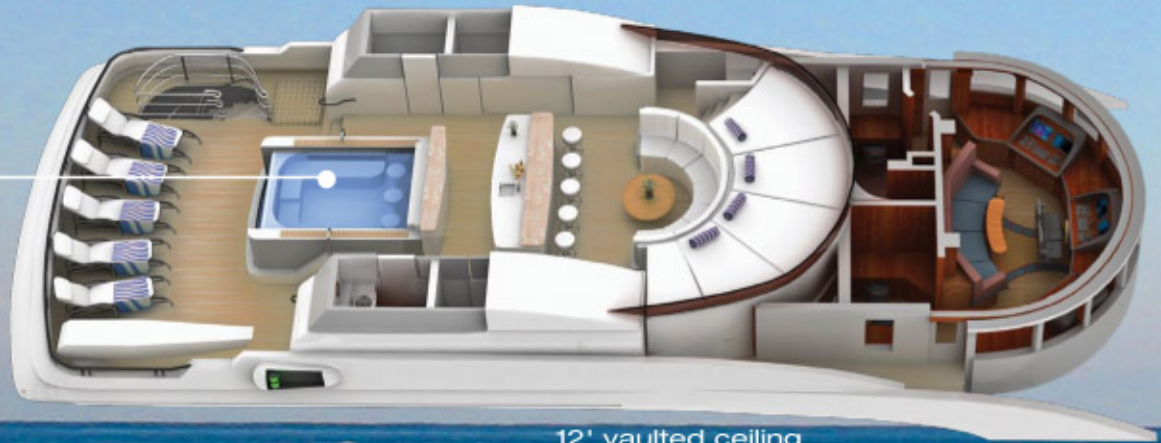

Welcome to
HARBOUR ISLAND

Accepting reservations Summer 2011

**Your own personal
island resort**
10,934 square feet of floating luxury

info@iyc.com 954-522-2323 www.iyc.com

INTERNATIONAL YACHT COLLECTION

Infinity Pool

Al Fresco dining for 12 guests

Formal dining for 12 guests

Beach Club & toy garage

om
N

Sleeps 12 guests in 6 staterooms plus crew accommodations for up to 13 in 7 cabins

LOA: **180' (55m)**

Builder: **Newcastle Shipyards**